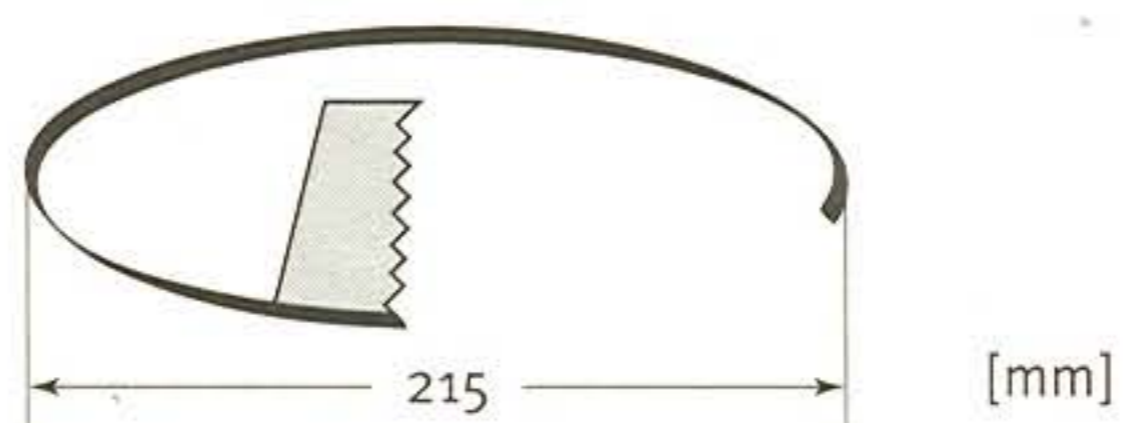

- IP20
- IP44

Type DE 02 65 ···	230V/ 50Hz/ l.p.f.	230V/ 60Hz/ l.p.f.	Weight kg
1x7/9W	701	703	1.8
2x7/9W	901	903	1.8
1x60W	150	150	0.9

other voltages on request

Application
cabins, lounges, dining rooms, accomodation areas, bath rooms

Approvals
according to the rules of relevant classification societies, additional VDE and IEC

Protection class
IP 44 in conjunction with ceiling

Housing
phosphate coated steel, powder coated white

Diffuser
polycarbonate, opal

Fascia
gold, silver, white

Lamp base
E 27 or G 23

Lamps (not included)
incandescent lamp max 60W or tubular compact fluorescent lamp 7W / 9W

Electric
flexible wiring, heat resistant up to +105°C

Cable entry
1 inlet, cable Ø max 11 mm

Mounting
3 mounting holes, Ø 4 mm

Options

- electronic ballast
- BO-execution

[mm]