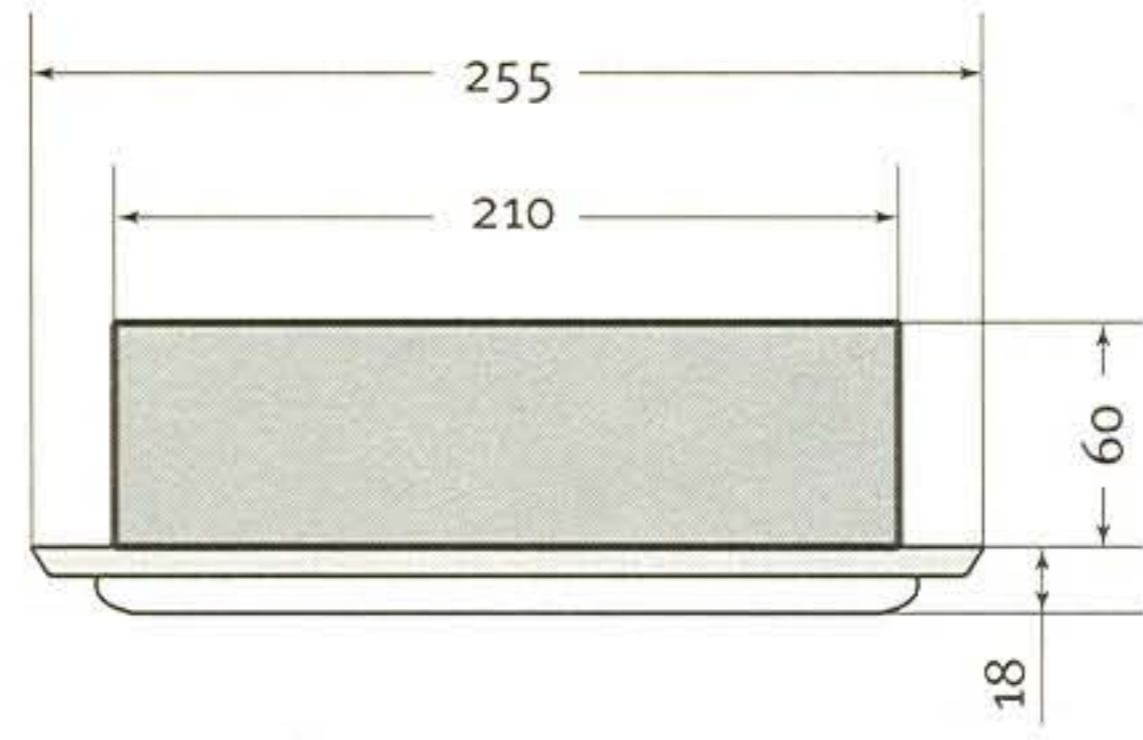

- IP20
- IP44

Type DE 02 65 ···	230V/ 50Hz/ l.p.f.	230V/ 60Hz/ l.p.f.	Weight kg
1x7/9W	701	703	1.8
2x7/9W	901	903	1.8
1x60W	150	150	0.9

other voltages on request

Application
cabins, lounges, dining rooms, accomodation areas, bath rooms

Approvals
according to the rules of relevant classification societies, additional VDE and IEC

Protection class
IP 44 in conjunction with ceiling

Housing
phosphate coated steel, powder coated white

Diffuser
polycarbonate, opal

Fascia
gold, silver, white

Lamp base
E 27 or G 23

Lamps (not included)
incandescent lamp max 60W or tubular compact fluorescent lamp 7W / 9W

Electric
flexible wiring, heat resistant up to +105°C

Cable entry
1 inlet, cable Ø max 11 mm

Mounting
3 mounting holes, Ø 4 mm

Options

- electronic ballast
- BO-execution

[mm]