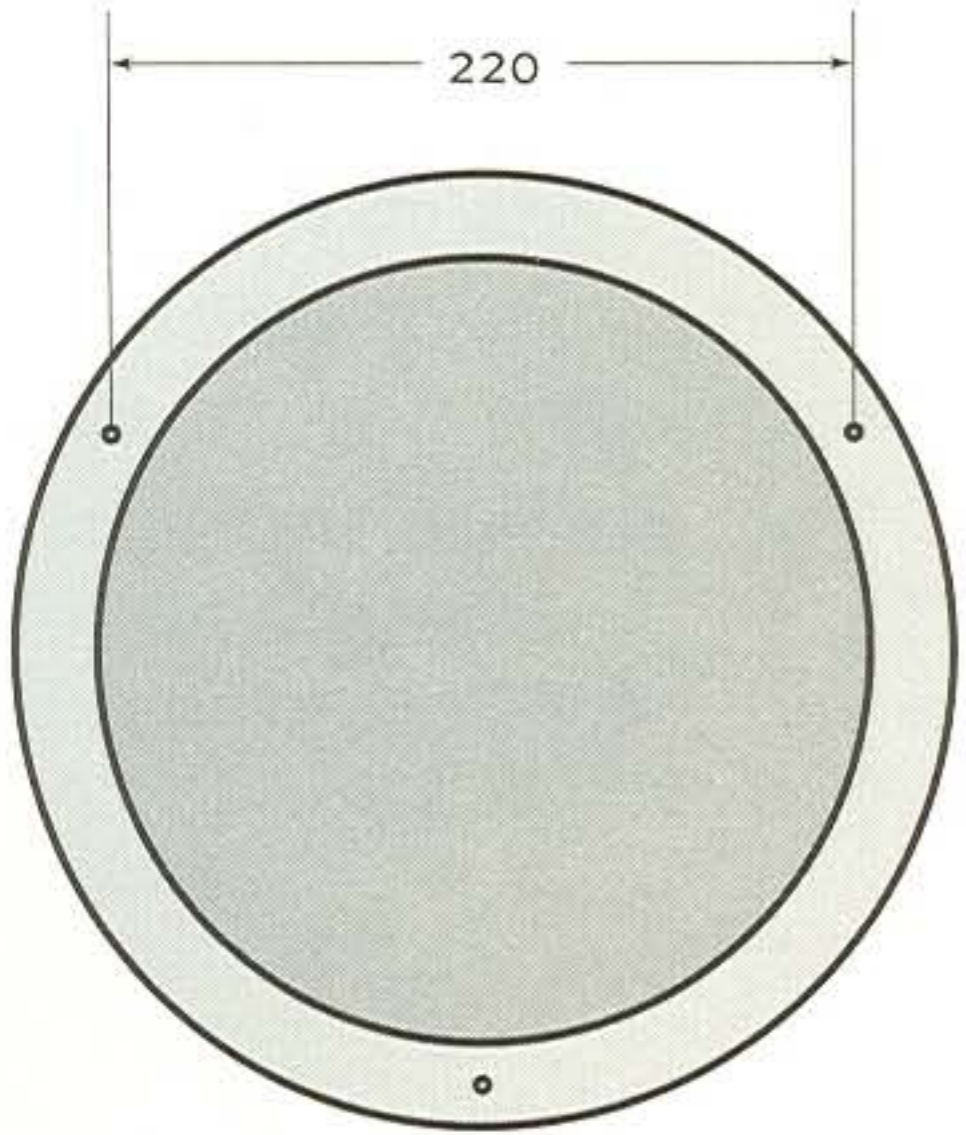

- IP20
- IP44

Type DE 02 65 ···	230V/ 50Hz/ l.p.f.	230V/ 60Hz/ l.p.f.	Weight kg
1x7/9W	701	703	1.8
2x7/9W	901	903	1.8
1x60W	150	150	0.9

other voltages on request

Application
cabins, lounges, dining rooms, accomodation areas, bath rooms

Approvals
according to the rules of relevant classification societies, additional VDE and IEC

Protection class
IP 44 in conjunction with ceiling

Housing
phosphate coated steel, powder coated white

Diffuser
polycarbonate, opal

Fascia
gold, silver, white

Lamp base
E 27 or G 23

Lamps (not included)
incandescent lamp max 60W or tubular compact fluorescent lamp 7W / 9W

Electric
flexible wiring, heat resistant up to +105°C

Cable entry
1 inlet, cable Ø max 11 mm

Mounting
3 mounting holes, Ø 4 mm

Options

- electronic ballast
- BO-execution

[mm]